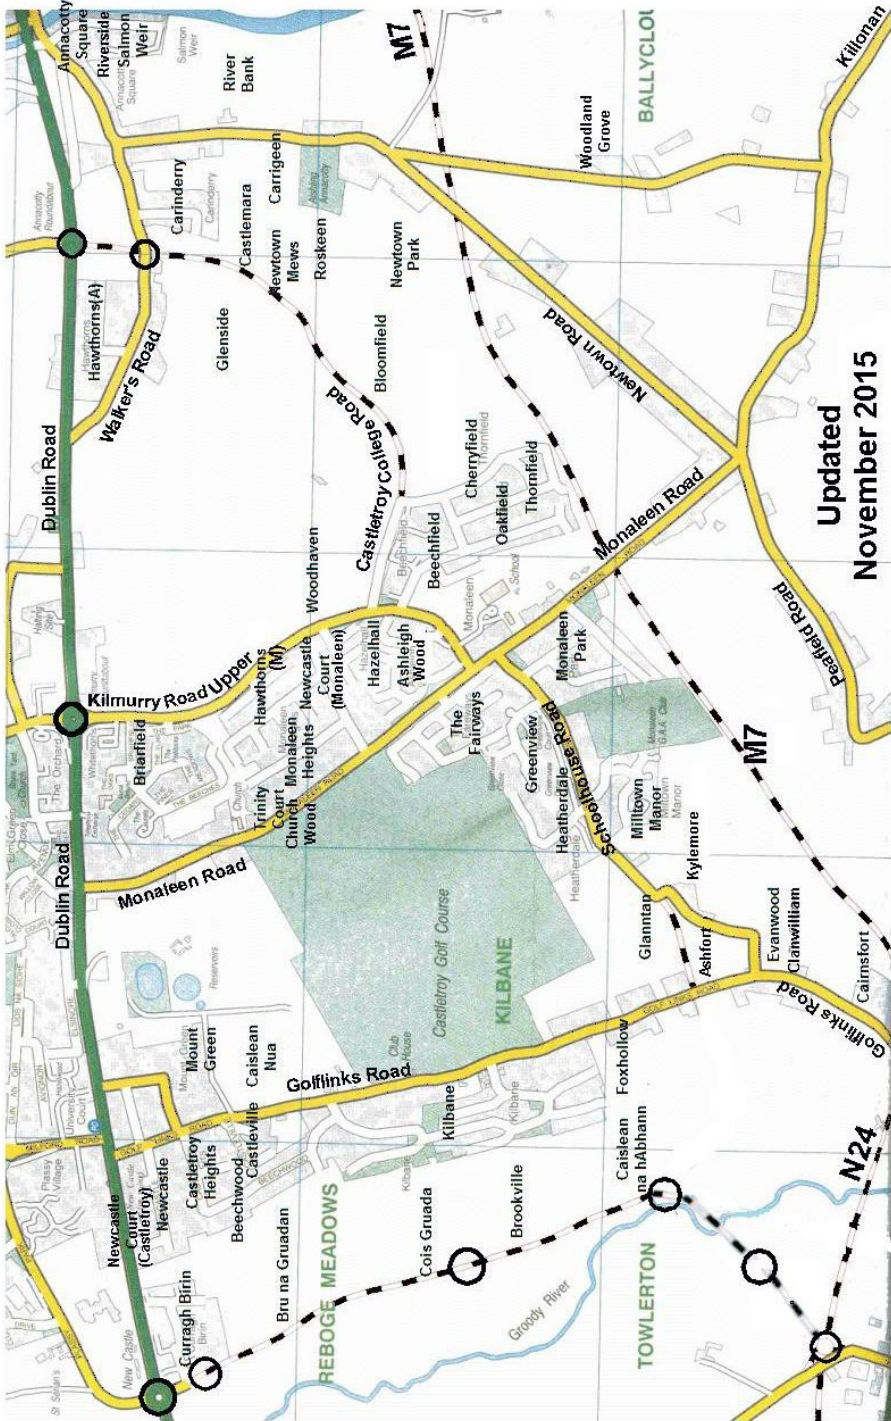

Location of housing developments in Monaleen Parish